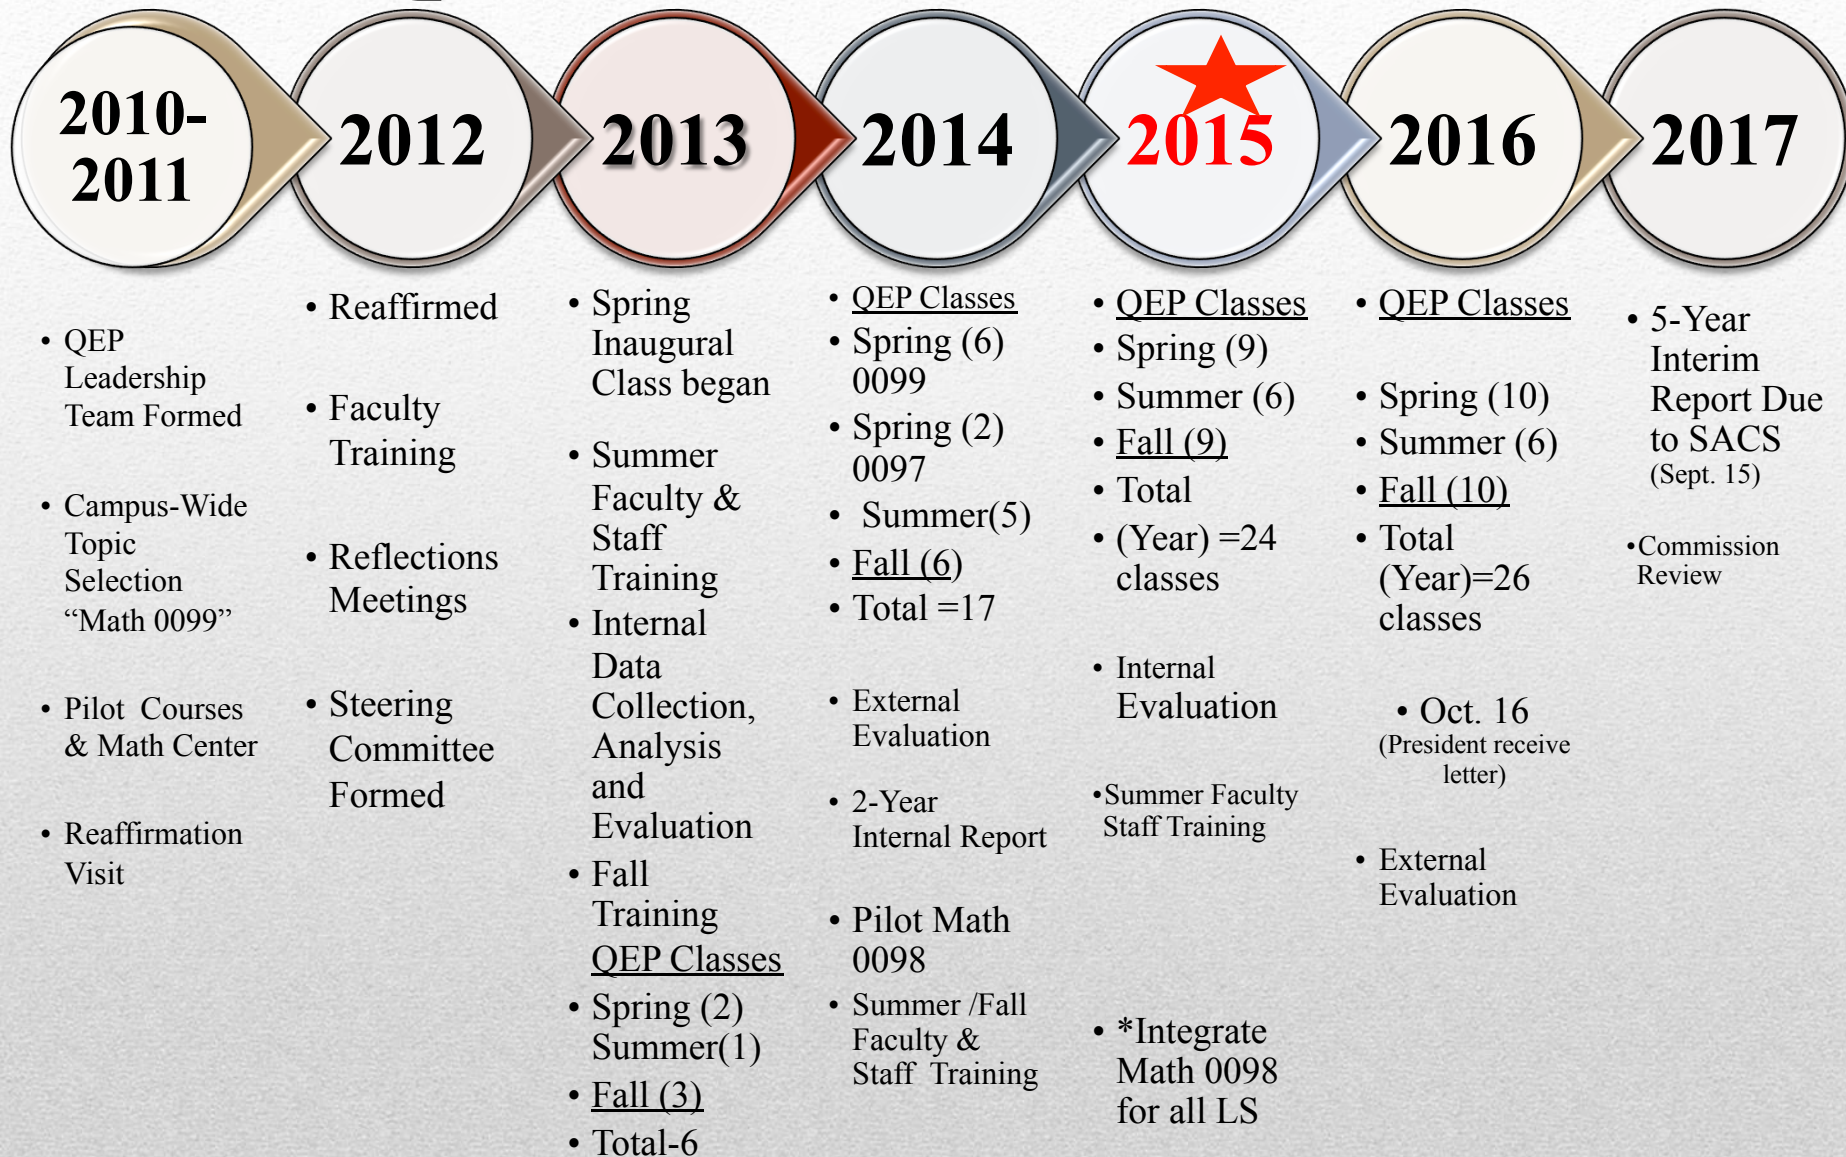

QEP Master Timeline

* The integration of the Learning Support Courses was cancelled due to new USG Learning Support policies