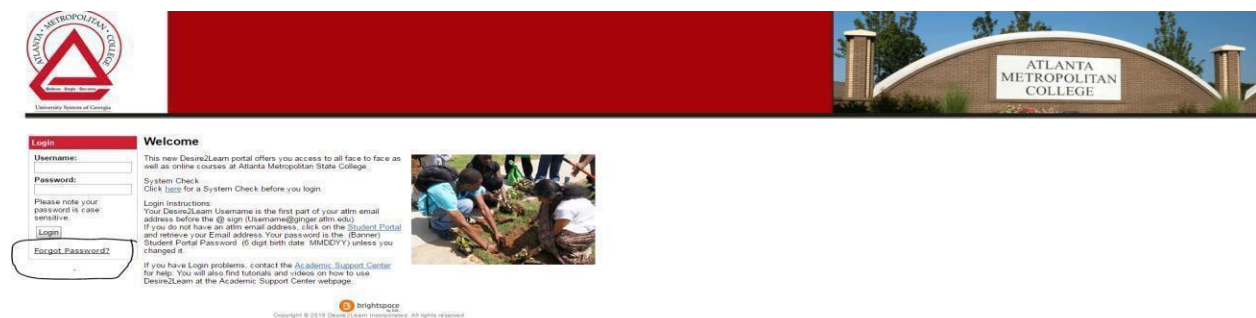

Click the **Forgot Password link** on the login page and provide your Username. Your password reset link will be sent immediately to your AMSC “Ginger @atlm.edu email address”). If you do not know your email address or if your email password does not work, contact the Center for Academic Success at 404-756-4784 or cas@atlm.edu